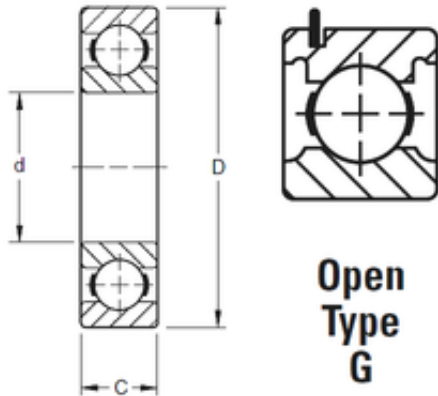

## Bearing Argentina

### 17 mm x 40 mm x 12 mm TIMKEN 203KG Single Row Ball Bearings

Bearing No. 203KG

Size	17x40x12 mm
Bore Diameter	17 mm
Outer Diameter	40 mm
Width	12 mm
d	17 mm
D	40 mm
B	12 mm
C	12 mm
Weight	0,064 Kg
Basic dynamic load rating (C)	10,9 kN

203KG Bearing 2D drawings and 3D CAD models