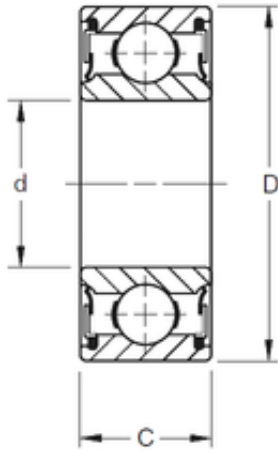

Bearing Argentina

30 mm x 62 mm x 16 mm TIMKEN 206PP Single Row Ball Bearings

Bearing No. 206PP

Size	30x62x16 mm
Bore Diameter	30 mm
Outer Diameter	62 mm
Width	16 mm
d	30 mm
D	62 mm
B	16 mm
C	16 mm
Weight	0,195 Kg
Basic dynamic load rating (C)	22,2 kN

206PP Bearing 2D drawings and 3D CAD models