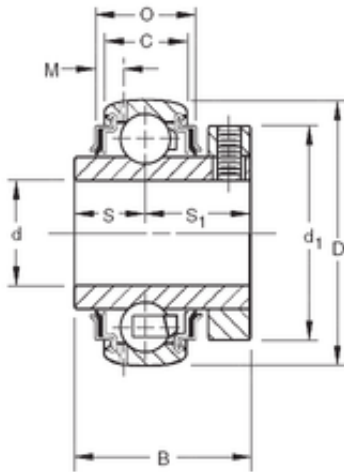

Bearing Argentina

15,875 mm x 40 mm x 26,59 mm TIMKEN GC1010KRRB Insert Bearings Spherical OD

Bearing No. GC1010KRRB

Size	15.875x40x26.59 mm
Bore Diameter	15,875 mm
Outer Diameter	40 mm
Width	26,59 mm
d	15,875 mm
D	40 mm
B	26,59 mm
C	12 mm
S1	15,5 mm
O	14,71 mm
d1	34,1 mm
M	2,72 mm
S	11,1 mm
Thread (G)	M5x0,8
Weight	0,145 Kg
Basic dynamic load rating (C)	10,6 kN

GC1010KRRB Bearing 2D drawings and 3D CAD models