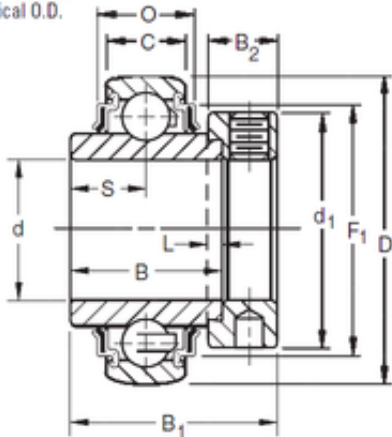

Bearing Argentina

KRRB Two Seals
Spherical O.D.

42,8625 mm x 85 mm x 42,86 mm TIMKEN
1111KRRB Insert Bearings Spherical OD

Bearing No. 1111KRRB

Size	42.8625x85x42.86 mm
Bore Diameter	42,8625 mm
Outer Diameter	85 mm
Width	42,86 mm
d	42,8625 mm
D	85 mm
B	42,86 mm
C	19 mm
P	21,59 mm
O	24,18 mm
d1	63,5 mm
B1	56,4 mm
B2	18,3 mm
L	4,8 mm
S	21,4 mm
F1	73,86 mm
Weight	0,848 Kg
Basic dynamic load rating (C)	36 kN

1111KRRB Bearing 2D drawings and 3D CAD models