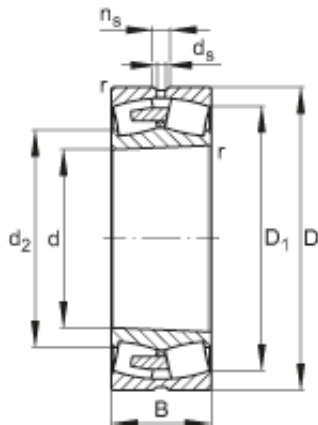

Bearing Argentina

500 mm x 830 mm x 264 mm FAG 231/500-E1A-K-MB1 Roller Bearings

Bearing No. 231/500-E1A-K-MB1

Size	500x830x264 mm
Bore Diameter	500 mm
Outer Diameter	830 mm
Width	264 mm
d	500 mm
D	830 mm
B	264 mm
D_1	723,1 mm
$D_{a \max}$	798 mm
$d_{a \min}$	532 mm
d_s	12,5 mm
n_s	23,5 mm
$r_{a \max}$	6 mm
r_{\min}	7,5 mm
m	574 kg / Weight
C_r	8300000 N / Dynamic load rating (radial)
e	0,31
Y_1	2,2
Y_2	3,27
C_{0r}	13900000 N / Static load rating (radial)
Y_0	2,15
n_G	690 1/min / Limiting speed

231/500-E1A-K-MB1 Bearing 2D drawings and 3D CAD models

Bearing Argentina

n_B	355 1/min / Reference speed
C_{ur}	860000 N